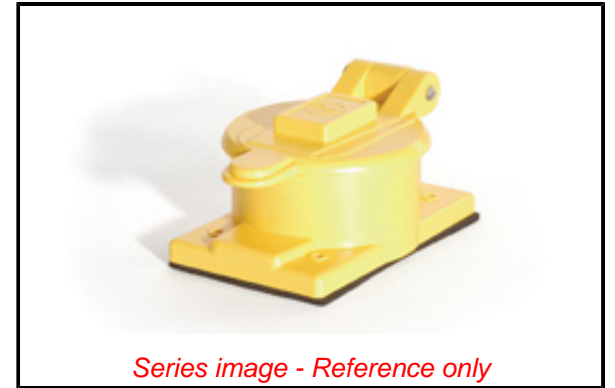

PLEASE CHECK WWW.MOLEX.COM FOR LATEST PART INFORMATION

Part Number: [1301470122](#)
Status: **Active**
Overview: [Watertite Extreme Wet-Location Wiring Solutions](#)
Description: Watertite Extreme Receptacle Flip Coverplate with California Style Locking Blade, 3 Pole/4 Wire, Non-NEMA, 480V

Documents:

[Brochure (PDF)](#) [RoHS Certificate of Compliance (PDF)](#)

Agency Certification

UL E68122

General

Product Family	Wiring Devices
Series	130147
IP Rating	IP67
NEMA Configuration	Non-NEMA Locking
Overview	Watertite Extreme Wet-Location Wiring Solutions
Product Name	Watertite Extreme
Receptacle Type	Single
Specialty	N/A
Taxonomy	Wiring Devices
Type	Receptacle
UPC	78678834848

Physical

Flange	No
Flip Lid	Yes
Gender	Female
Length	N/A
Locking Blade	Yes
Poles	3-pole/4-wire

Electrical

Cord Type	N/A
Current - Maximum per Contact	15.0A
GFCI	No
Lighted Connector	No
Voltage - Maximum	480V

Material Info

Engineering Number	64W64

EU ELV

Not Reviewed

EU RoHS

Not Reviewed

REACH SVHC

Not Reviewed

Halogen-Free

Status

Not Reviewed

For more information, please visit [Contact US](#)

China ROHS

Not Reviewed

ELV

Not Reviewed

RoHS Phthalates

Not Reviewed

Search Parts in this Series

[130147 Series](#)